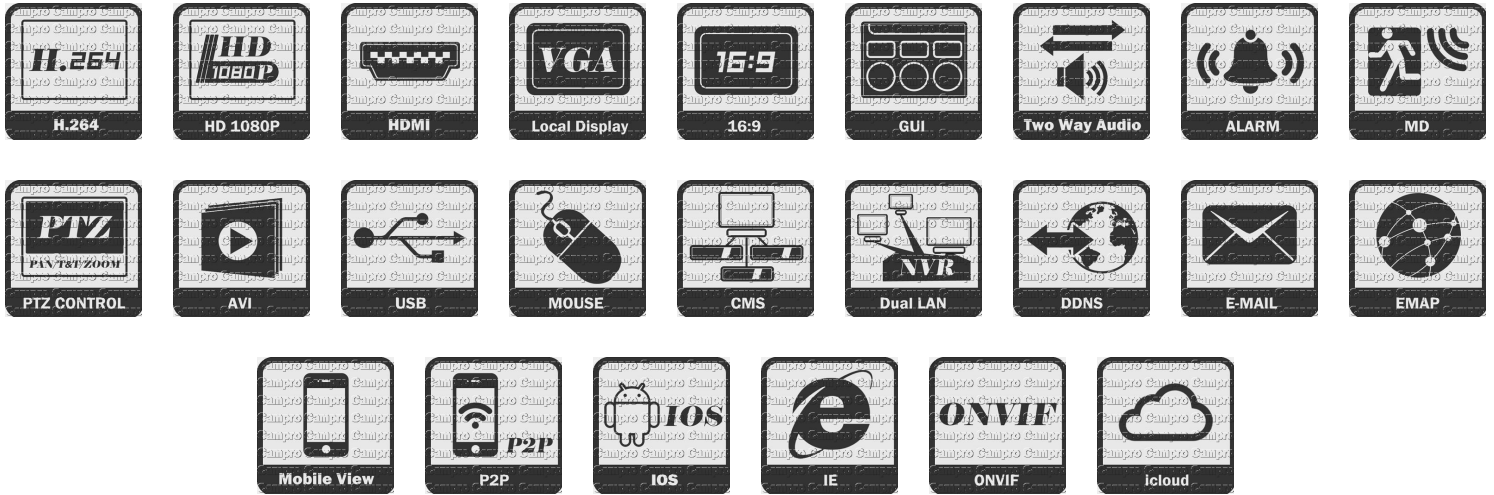

4CH / 8CH / 16CH H.264 D1 Real Time DVR

	CP-HDR-7804	CP-HDR-7808	CP-HDR-7816
Channel & Compression	4CH BNC	8CH BNC	16CH BNC
System Format	PAL/NTSC		
Video Input	BNC x 4 (1.0Vp-p/75Ω)	BNC x 8 (1.0Vp-p/75Ω)	BNC x 16 (1.0Vp-p/75Ω)
Video Output	BNC x 1 (1.0Vp-p/75Ω), VGA x 1		
HDMI & VGA Output Res.	1024x768 / 1280x1024 / 1366x768 / 1920x1080		
D1 Record Frame Rate	4CHx25fps (PAL) 4CHx30fps (NTSC)	2CHx25fps + 6CHx6fps (PAL) 2CHx30fps + 6CHx6fps (NTSC)	16CHx25fps (PAL) 16CHx30fps (NTSC)
CIF Record Frame Rate	4CHx25fps (PAL) 4CHx30fps (NTSC)	8CHx25fps (PAL) 8CHx30fps (NTSC)	16CHx25fps (PAL) 16CHx30fps (NTSC)
D1 Playback Frame Rate	4CHx25fps (PAL) 4CHx30fps (NTSC)	2CHx25fps + 6CHx6fps (PAL) 2CHx30fps + 6CHx6fps (NTSC)	4CHx25fps (PAL) 4CHx25fps (NTSC)
CIF Playback Frame Rate	4CHx25fps (PAL) 4CHx30fps (NTSC)	8CHx25fps (PAL) 8CHx30fps (NTSC)	4CHx25fps (PAL) 4CHx25fps (NTSC)
Network Res./fps	CIF / QCIF		
Audio	4CH RCA input, 1CH RCA output		

Alarm	4CH input, 1CH output	
Alarm Trigger	Disk Full Alarm, Motion Detection Alarm, Video Loss Alarm	
Record Mode	Manual / Timing / Motion Detection	
Remote Control	100M RJ-45	
USB Port	Two USB 2.0 Host	
Hard Disk	1 x 5TB HDD	2 x 5TB HDD
DVD-RW	USB DVD-RW	
PTZ	RS-485	
Power	DC12V/2A	DC12V/3A
Power Supply	< 20W	
Operating Temp.	-10°C - 50°C, 10% - 90% Humidity	
Weight	About 2.8kg (including packaging)	
Dimension	370(L) x 290(W) x 45(H) mm	
Certification	CE / FCC / RoHS	

CP-HDR-7804

- 1、VIDEO IN
- 2、VIDEO OUT
- 3、AUDIO IN
- 4、AUDIO OUT
- 5、NET
- 6、VGA
- 7、USB PORT
- 8、RS 485
- 9、POWER
- 10、ALARM
- 11、GROUND CABLE

CP-HDR-7808

- 1、VIDEO IN
- 2、VIDEO OUT
- 3、AUDIO IN
- 4、AUDIO OUT
- 5、NET
- 6、VGA
- 7、USB PORT
- 8、RS 485
- 9、POWER
- 10、ALARM
- 11、GROUND CABLE

CP-HDR-7816

- 1、VIDEO IN
- 2、VIDEO OUT
- 3、AUDIO IN
- 4、AUDIO OUT
- 5、NET
- 6、VGA
- 7、USB PORT
- 8、RS 485
- 9、POWER
- 10、ALARM
- 11、GROUND CABLE