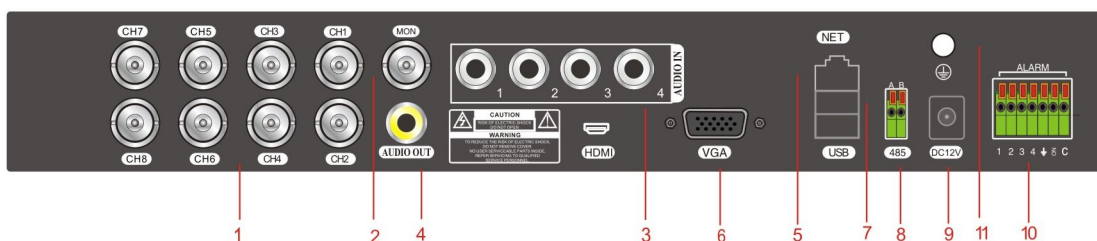

Alarm	4CH input, 1CH output	
Alarm Trigger	Disk Full Alarm, Motion Detection Alarm, Video Loss Alarm	
Record Mode	Manual / Timing / Motion Detection	
Remote Control	100M RJ-45	
USB Port	Two USB 2.0 Host	
Hard Disk	1 x 5TB HDD	2 x 5TB HDD
DVD-RW	USB DVD-RW	
PTZ	RS-485	
Power	DC12V/2A	DC12V/3A
Power Supply	< 20W	
Operating Temp.	-10°C - 50°C, 10% - 90% Humidity	
Weight	About 2.8kg (including packaging)	
Dimension	370(L) x 290(W) x 45(H) mm	
Certification	CE / FCC / RoHS	

CP-HDR-7804

- 1、VIDEO IN
- 2、VIDEO OUT
- 3、AUDIO IN
- 4、AUDIO OUT
- 5、NET
- 6、VGA
- 7、USB PORT
- 8、RS 485
- 9、POWER
- 10、ALARM
- 11、GROUND CABLE

CP-HDR-7808

CP-HDR-7816

- 1、VIDEO IN
- 2、VIDEO OUT
- 3、AUDIO IN
- 4、AUDIO OUT
- 5、NET
- 6、VGA
- 7、USB PORT
- 8、RS 485
- 9、POWER
- 10、ALARM
- 11、GROUND CABLE