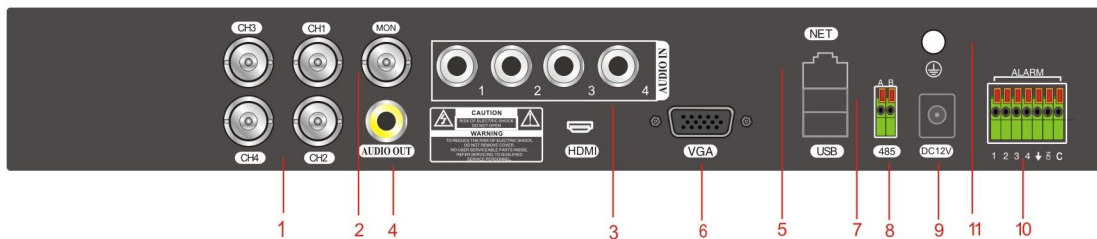

Alarm	4CH input, 1CH output	
Alarm Trigger	Disk Full Alarm, Motion Detection Alarm, Video Loss Alarm	
Record Mode	Manual / Timing / Motion Detection	
Remote Control	100M RJ-45	
USB Port	Two USB 2.0 Host	
Hard Disk	1 x 5TB HDD	2 x 5TB HDD
DVD-RW	USB DVD-RW	
PTZ	RS-485	
Power	DC12V/2A	DC12V/3A
Power Supply	< 20W	
Operating Temp.	-10°C - 50°C, 10% - 90% Humidity	
Weight	About 2.8kg (including packaging)	
Dimension	370(L) x 290(W) x 45(H) mm	
Certification	CE / FCC / RoHS	

CP-HDR-7804

- 1、VIDEO IN
- 2、VIDEO OUT
- 3、AUDIO IN
- 4、AUDIO OUT
- 5、NET
- 6、VGA
- 7、USB PORT
- 8、RS 485
- 9、POWER
- 10、ALARM
- 11、GROUND CABLE

CP-HDR-7808