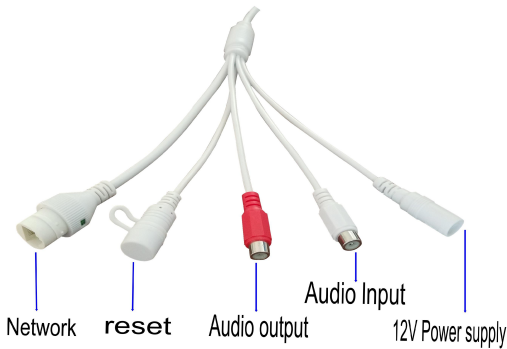

Campro

CB-RQ200P

2.0MP HD-IP 25M IR POE Camera

CB-RQ200P

Digital Video Processor

Sensor	Hi3516CV300 + SONY IMX 323
Frame Rate	PAL: 1-25fps, NTSC: 1-30fps
Minimum Illumination	Color: 0.01Lux@F1.2(AGC ON), B/W: 0.001Lux@F1.2(AGC ON)
Lens	3.6 / 6.0 / 8.0mm 3.0MP ICR Lens, Optional: 2.8mm 3.0MP ICR Lens
IR Range	25M, 30pcs x Φ5mm IR Led
Electronic Shutter	Auto/1/25S-1/50000S adjustable
Day / Night	Auto, dual IR-Cut filter
BLC / White Balance	BLC: On/Off, AWB
DNR	2D + 3D DNR
WDR	D-WDR
S/N Ratio	≥52dB
Image Control	Bright, Sharpness, Contrast, Saturation
Encode	
Video Encoding	H.265+, H.265 Main Profile / H.264 High Profile / H.264 Main Profile / H.264 Baseline Profile
Max Resolution	Main Stream: 1920 x 1080@25/30fps, Sub Stream: 704 x 576@25/30fps
Triple Stream	Third Stream : 1280 x 720@25fps
Bit Rate	32Kbps~8Mbps, Supports CBR / VBR
Audio Encoding	G.711A(64Kbps) / G.711Mu(64Kbps) / G.726 (16Kbps)
Reduce Echo	Support