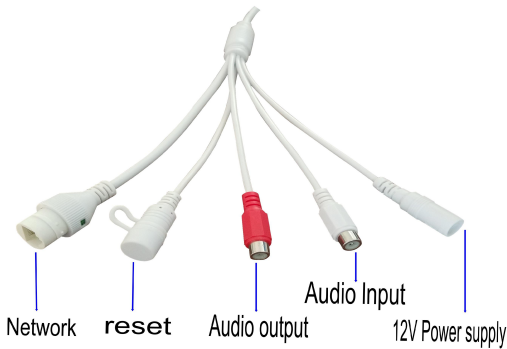

Campro

CB-RQ400P

4.0MP HD-IP 25M IR POE Camera

CB-RQ400P

Digital Video Processor

Sensor	Hi3516D + OmniVision OV4689
Frame Rate	PAL: 1-25fps, NTSC: 1-30fps
Minimum Illumination	Color: 0.01Lux@F1.2(AGC ON), B/W: 0.001Lux@F1.2(AGC ON)
Lens	3.6 / 6.0 / 8.0mm 5.0MP ICR Lens, Optional: 2.8mm 5.0MP ICR Lens
IR Range	25M, 30pcs x Φ5mm IR Led
Electronic Shutter	Auto/1/25S-1/50000S adjustable
Day / Night	Auto, dual IR-Cut filter
BLC / White Balance	BLC: On/Off, AWB
DNR	2D + 3D DNR
WDR	D-WDR
S/N Ratio	≥52dB
Image Control	Bright, Sharpness, Contrast, Saturation
Encode	
Video Encoding	H.265+, H.265 Main Profile / H.264 High Profile / H.264 Main Profile / H.264 Baseline Profile
Max Resolution	Main: 4MP: 2592x1520@25fps, Sub: 704x576@20fps
Triple Stream	Third Stream : 1280 x 720@25fps
Bit Rate	32Kbps~8Mbps, Supports CBR / VBR
Audio Encoding	G.711A(64Kbps) / G.711Mu(64Kbps) / G.726 (16Kbps)
Reduce Echo	Support