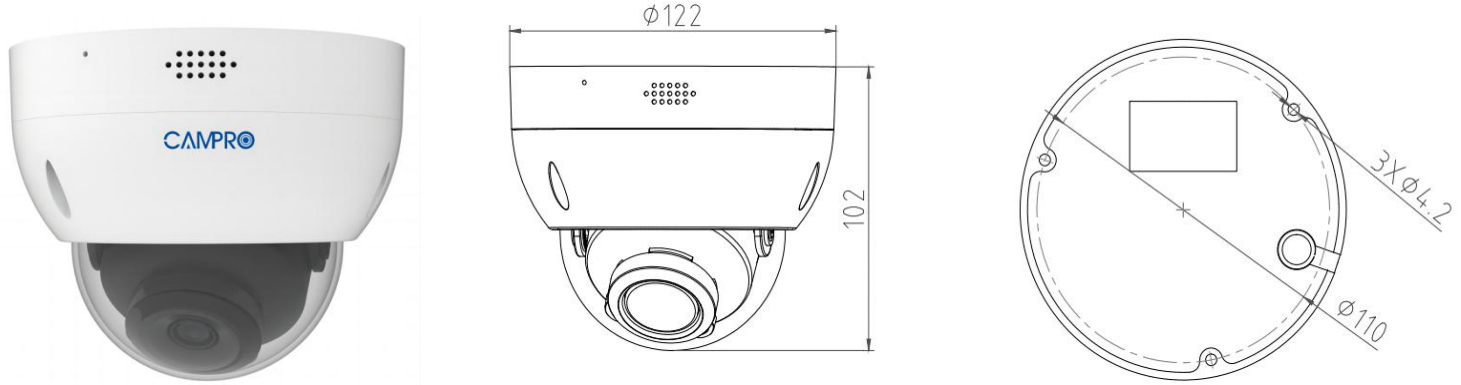

4MP Full Color Smart Dual Light Active Deterrence Network Dome Camera

- 4MP 1/1.8" CMOS Image Sensor, Smart Dual Light Dark Fighter Full Color Excellent Performance & High Definition of images.
- Outputs Max. 4MP: 2560(H)*1440(V) / 2688(H)*1520(V)@25/30fps, H.265 Code, High Compression Rate, Ultra Low Bit Rate.
- 2.8mm / 3.6mm / 6.0mm Fixed Focal Lens, IR Light: Max. 40M, Warm Light: Max. 40M, **Red and Blue Warning Light**.
- ROI, SMART H.264 +/H.265+, AI H.264/H.265, Flexible Coding, Applicable to various bandwidth and storage environments.
- Rotation Mode, WDR, 3DNR, HLC, BLC, Digital Watermarking, Applicable to various monitoring scenes.
- Perimeter Protection: Intrusion, Tripwire (Support the classification & Detection of Human, Vehicle & Non-Motor).
- Abnormality Detection: Smart Motion Detection, Face Detection, People Counting, Video Metadata, Smart Object Detection, Heat Map.
- Support White Light Flash Alarm, Sound Alarm, Arm and Disarm.

Model No.	CB-FT408P
Camera	
Image Sensor	1/1.8" Progressive CMOS Image Sensor
Max. Resolution	4MP, 2560(H)*1440(V) / 2688(H)*1520(V)
RAM & Flash	256MB RAM / 128MB ROM
Minimum Illumination	0.0006Lux(Color), 0.0003Lux (B/W), 0Lux (IR on)
Shutter Speed	1/3 s to 1/100, 000 s
Day / Night	Auto, Dual IR-Cut Filter, D/N Sensitive Switch / Mixed Mode Switch
Illumination Distance Range	IR Light: Max. 40M, Warm Light: Max. 40M, Red and Blue Warning Light
Illuminator Control	Auto / Manual
Smart IR	Supported
S/N Ratio	≥ 56dB
Angle Adjustment	Pan: 0° to 360°, Tilt: 0° to 90°, Rotate: 0° to 360°
Lens	
Lens	2.8mm / 3.6mm / 6.0mm Fixed Focal Lens
Max. Aperture Ratio	F No. 1.2
Min. Object Distance	2M
Lens Mount	M12
Max. Aperture	F1.2
Iris Type	Auto Iris